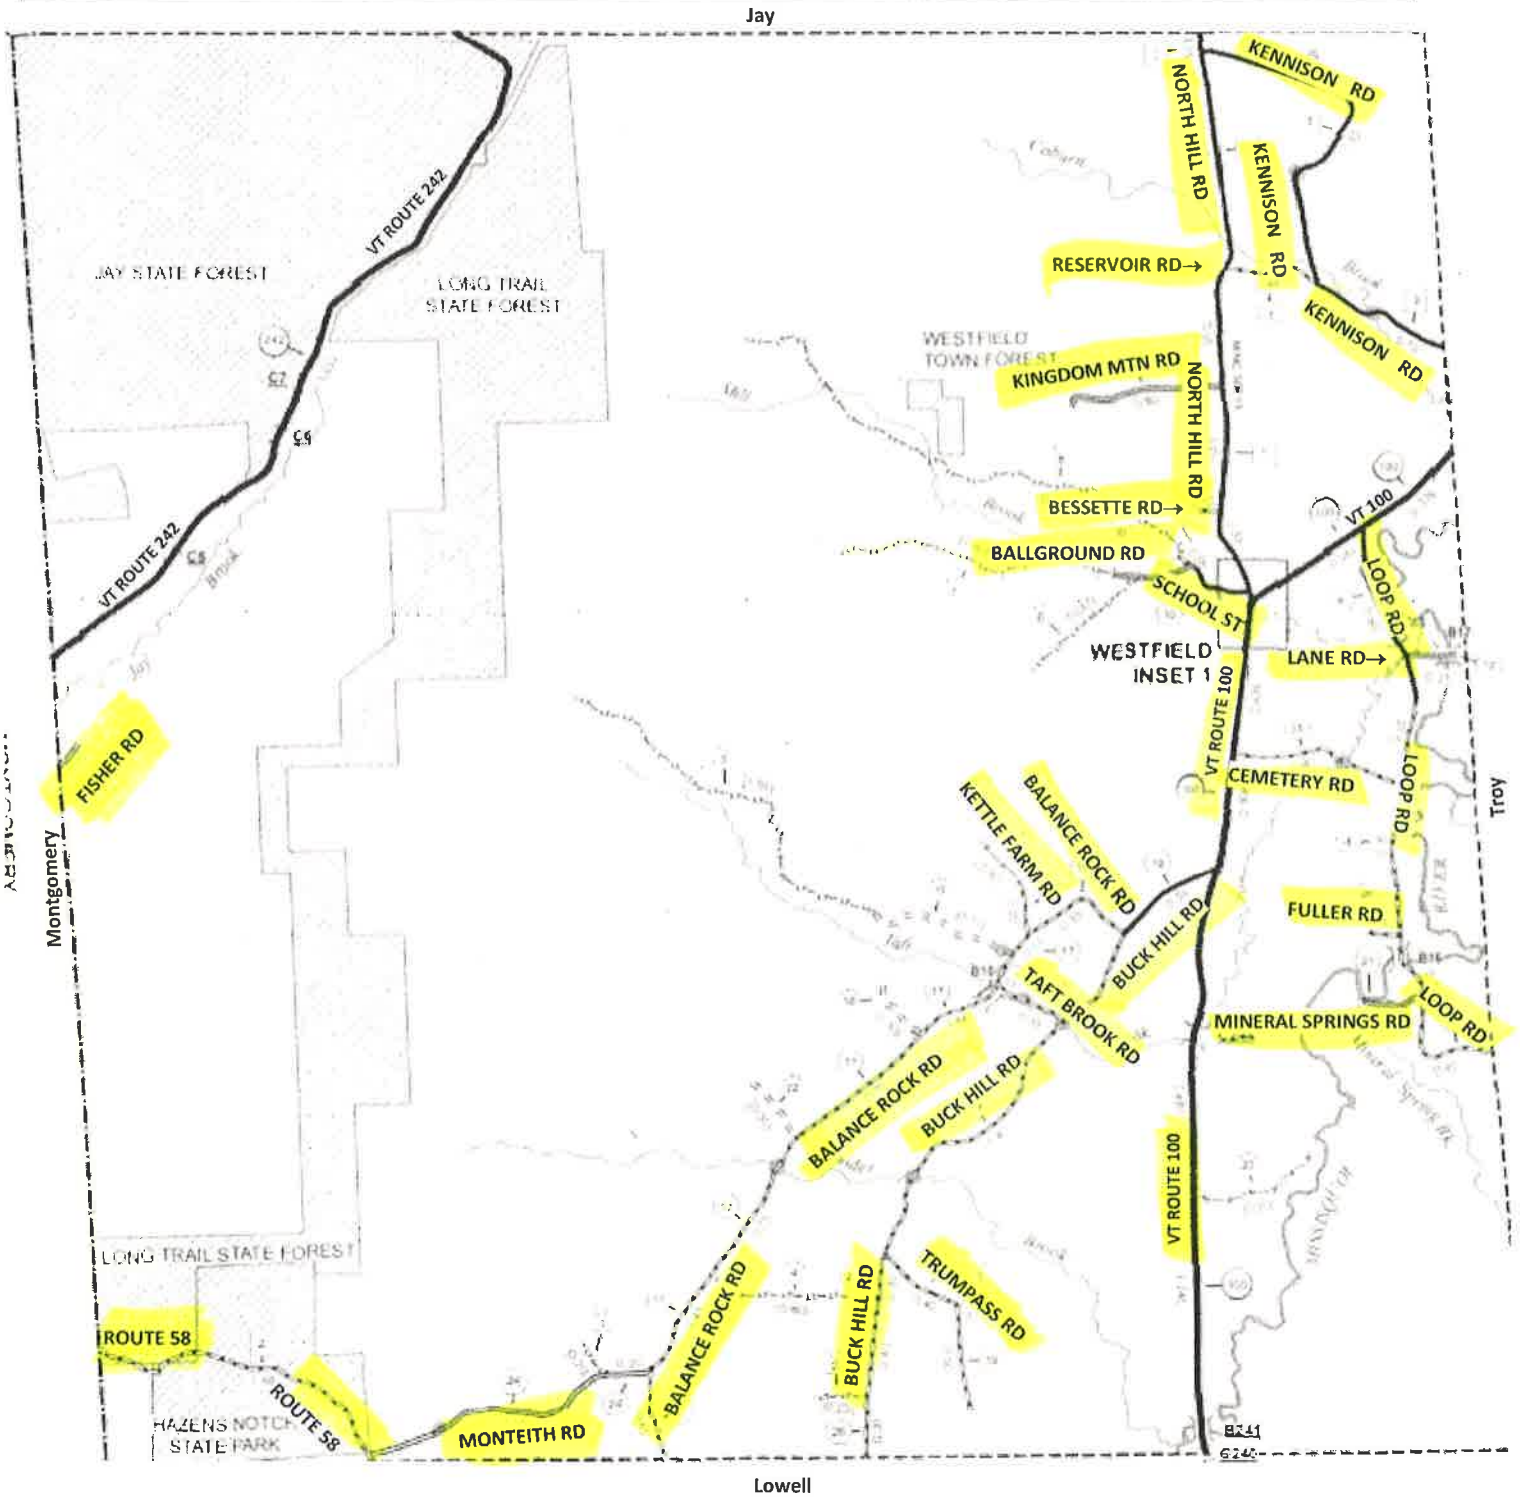

TOWN OF WESTFIELD

Roads Open to ATV Travel (highlighted in yellow)

May 15 through November 15 ♦ Travel Hours: 8:00 am to 9 pm

♦ See Ordinance for additional information. ♦ See VASA map for Westfield corridor.

No permits required for ATV travel on town-maintained portions of Westfield roads.

Westfield Town Offices: 38 School Street, Westfield, VT 05874 ♦ (802) 744-2484

Hours: Monday-Thursday 8 am-4 pm

Website: www.westfield.vt.gov