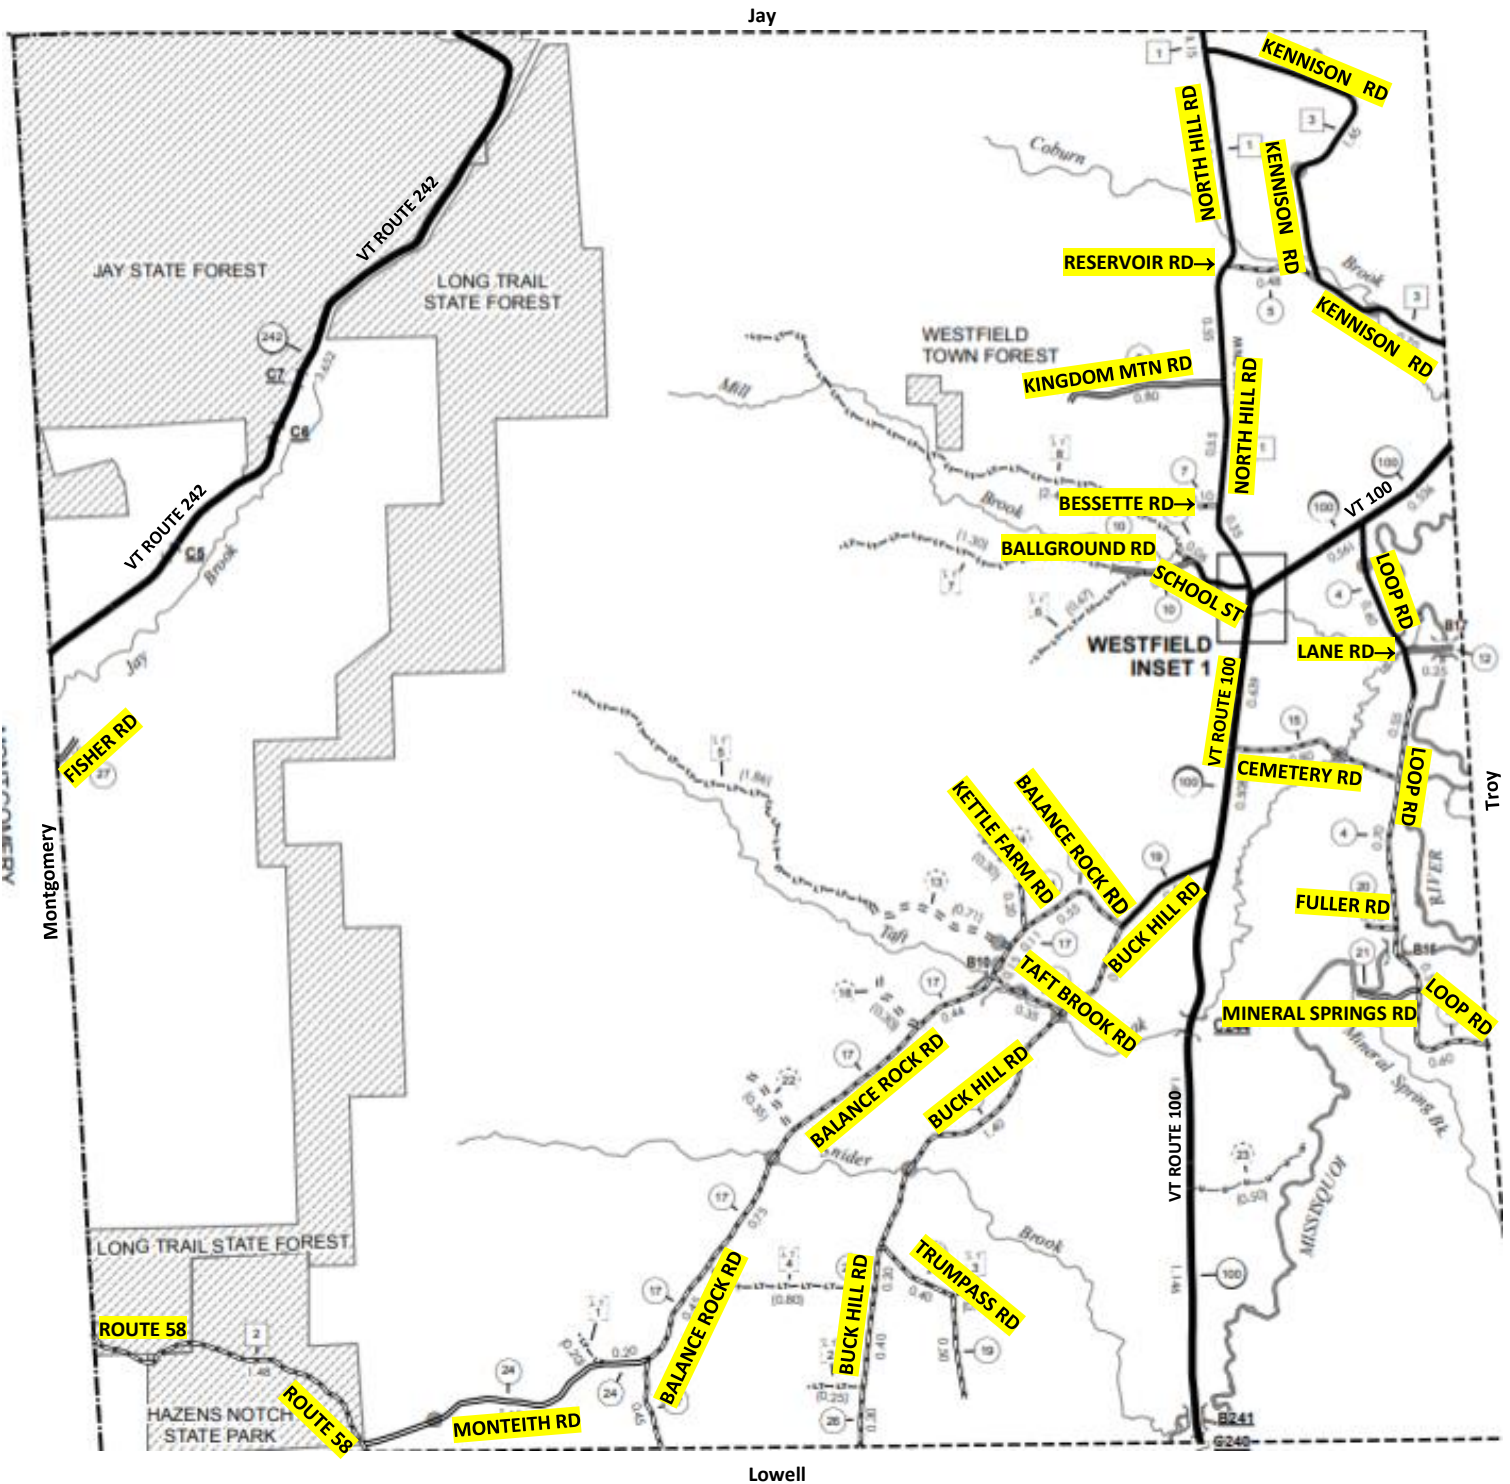

# TOWN OF WESTFIELD

## 2020 Roads Open to ATV Travel (highlighted in yellow)

May 15 through November 15 ♦ Hours: 8:00 am to 9 pm ♦ See Ordinance for additional information.

ATV's are permitted on town maintained portions of yellow highlighted roads.